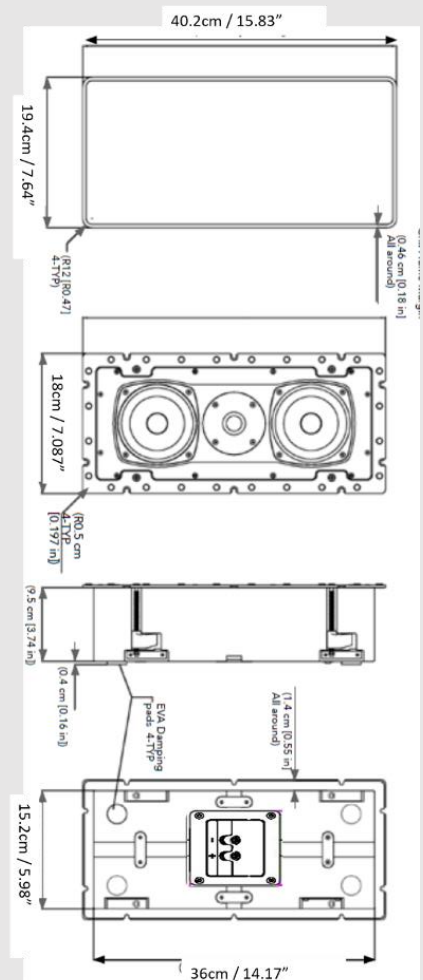

Design:	Full back-boxed, high-performance loudspeaker.
Frequency Response:	69 Hz - 25 kHz ± 3 dB
Recommended Power:	30 - 120 W
Woofers:	Twin 4"/10.16cm MHEX phenolic honeycomb woven hybrid woofer in die-cast basket.
Tweeter:	1"/2.54cm Titanium infused soft dome
Impedance:	6 ohms
Sensitivity dB @1W-1M:	90 dB
Dimensions (w x h x d):	15.27" x 7.09" x 3.75" / 388 x 188 x 95.5 mm
Cut Out:	14.56 x 6.37 / 370 x 161.8 mm
Grille Type:	Magnetic, paintable, virtually bezel-less white metal
Accessories /options:	Pre-construction brackets
Speaker Terminals:	5-way gold plated