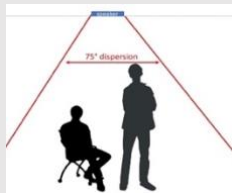

Huge Dispersion

KIN Architectural disperse at 75 degrees, almost twice as broadly as competitive speakers. Acoustic coverage is totally present throughout the entire listening area. The enormous dispersion allows the listener to enjoy the same sound whether seated or standing, simplifying placement.

Micro-Perf Grill

The almost bezel-less design only adds 4 mm in total width. Micro-perforations provide a uniform look without showing what lies behind.