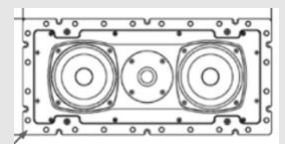

Proprietary MHEX Phenolic Honeycomb Woven Hybrid Woofer

Proprietary Titanium Infused Soft Dome Tweeter